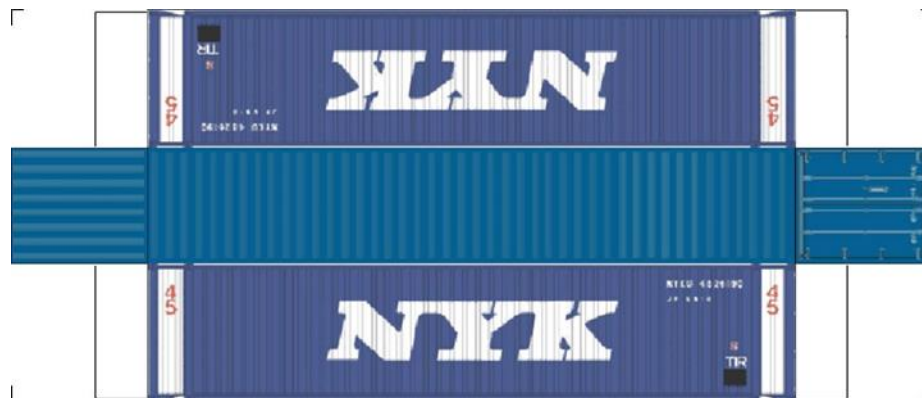

BUILD YOUR OWN (N SCALE) 45ft HIGH CUBE CONTAINERS

[Click to watch instructional video](#)

BUILD YOUR OWN (45ft HIGH CUBE CONTAINERS) N SCALE

Drawn By
www.krafttrains.com