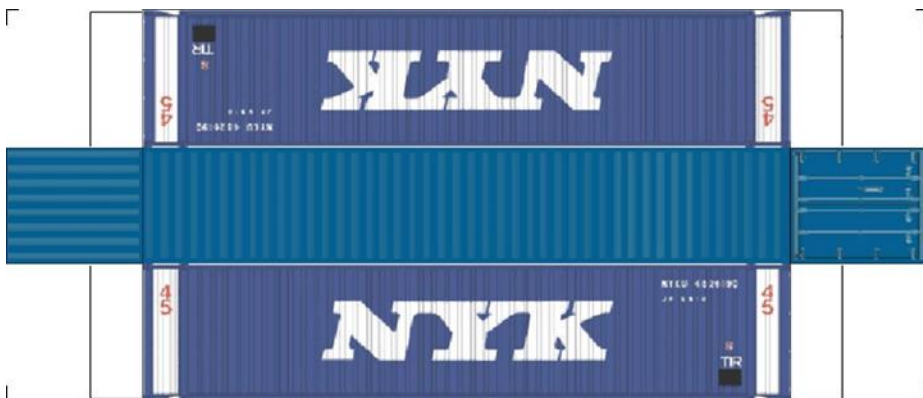

BUILD YOUR OWN (N SCALE) 45ft HIGH CUBE CONTAINERS

[Click to watch instructional video](#)

BUILD YOUR OWN (45ft HIGH CUBE CONTAINERS) N SCALE

Drawn By
www.krafttrains.com