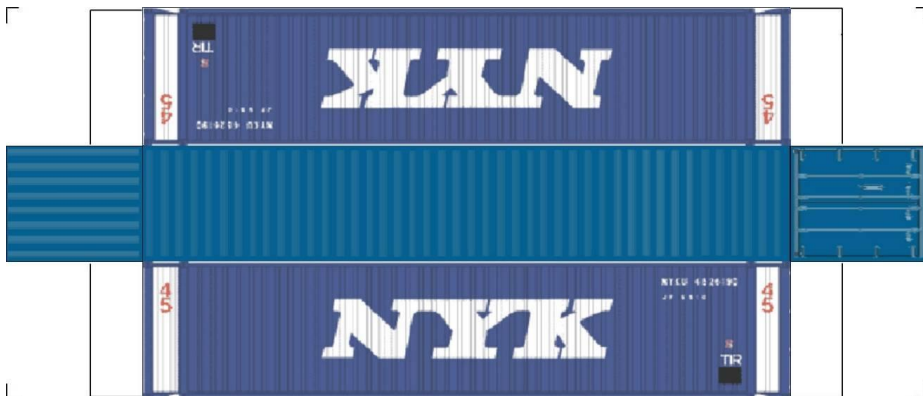

BUILD YOUR OWN (N SCALE) 45ft HIGH CUBE CONTAINERS

[Click to watch instructional video](#)

BUILD YOUR OWN (45ft HIGH CUBE CONTAINERS) N SCALE

Drawn By
www.krafttrains.com