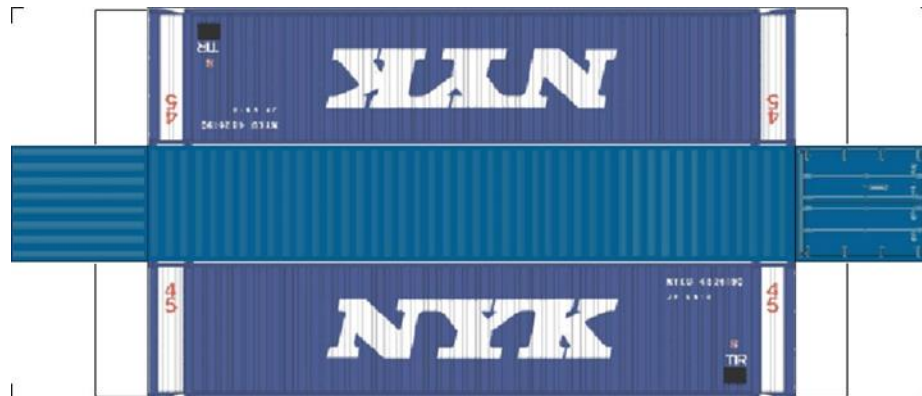

BUILD YOUR OWN (N SCALE) 45ft HIGH CUBE CONTAINERS

[Click to watch instructional video](#)

BUILD YOUR OWN (45ft HIGH CUBE CONTAINERS) N SCALE

Drawn By
www.krafttrains.com